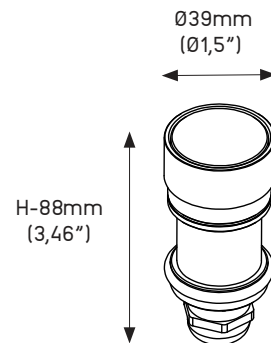

Trimless (TS)