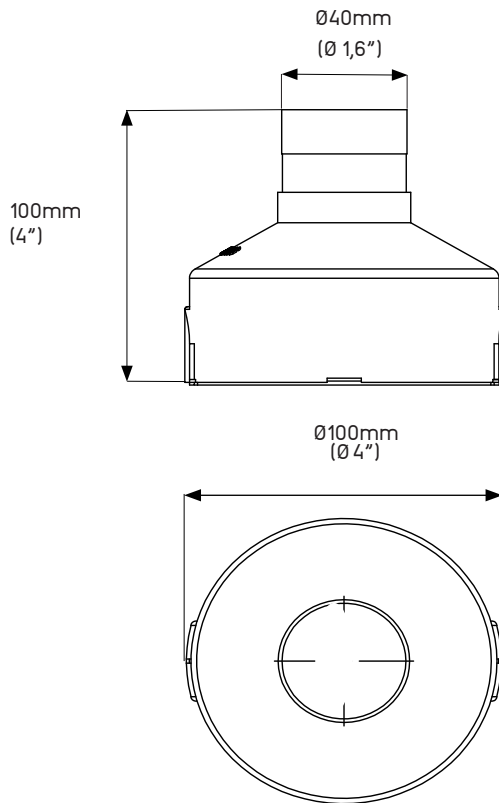

POWER

L

- L - 1,2W, 2700K - 3000K, 14 lm

H

- H - 3W, 2700K - 3000K, 32 lm

COLOR TEMP.

27

- 27 - 2700K

30

- 30 - 3000K

OPTICS

WW

- WW - Wallwash - 45°x30°, tilt 15°

VOLTAGE

24

- 24 - 24 VDC fixture voltage

OPTIONS

3

- 3 - luminaire supplied with 3m (10') feed cable

6

- 6 - luminaire supplied with 6m (20') feed cable

9

- 9 - luminaire supplied with 9m (30') feed cable

RDW35 Wallwash

INSTALLATION DETAILS

Installation housing - RD35C - Concrete installation

Installation housing - RD35T - Tiles installation

Note:
For details on specific depths, tiling thickness and other please refer to both Installation instructions for fixture and housing.