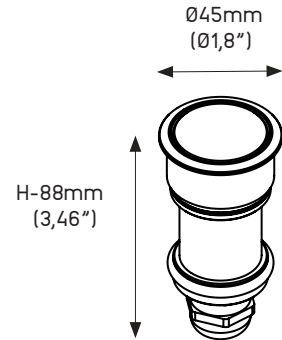

Power supplies

- List of proposed power supplies that are to be ordered separately.
- Click [here](#) for list of available drivers.
- Click [here](#) for voltage drop and distances.

Trim (TM)