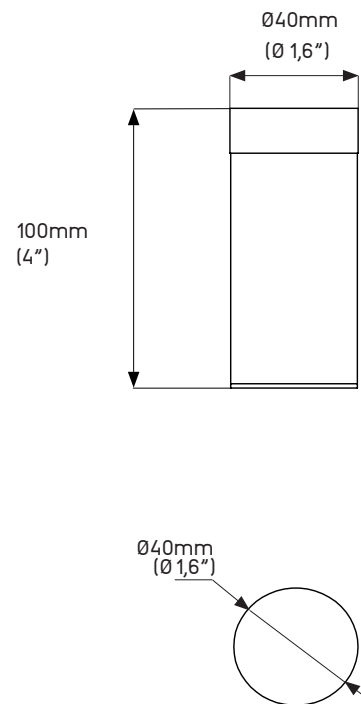

POWER

L

- L - 1,2W, 2700K - 3000K, 14 lm

H

- H - 3W, 2700K - 3000K, 32 lm

COLOR TEMP.

27

- 27 - 2700K

30

- 30 - 3000K

OPTICS

WW

- WW - Wallwash - 45°x30°, tilt 15°

VOLTAGE

24

- 24 - 24 VDC fixture voltage

OPTIONS

3

- 3 - luminaire supplied with 3m (10') feed cable

6

- 6 - luminaire supplied with 6m (20') feed cable

9

- 9 - luminaire supplied with 9m (30') feed cable

RDW35 Wallwash

INSTALLATION DETAILS

Installation housing - RD35C - Concrete installation

Installation housing - RD35T - Tiles installation

Note:
For details on specific depths, tiling thickness and other please refer to both Installation instructions for fixture and housing.